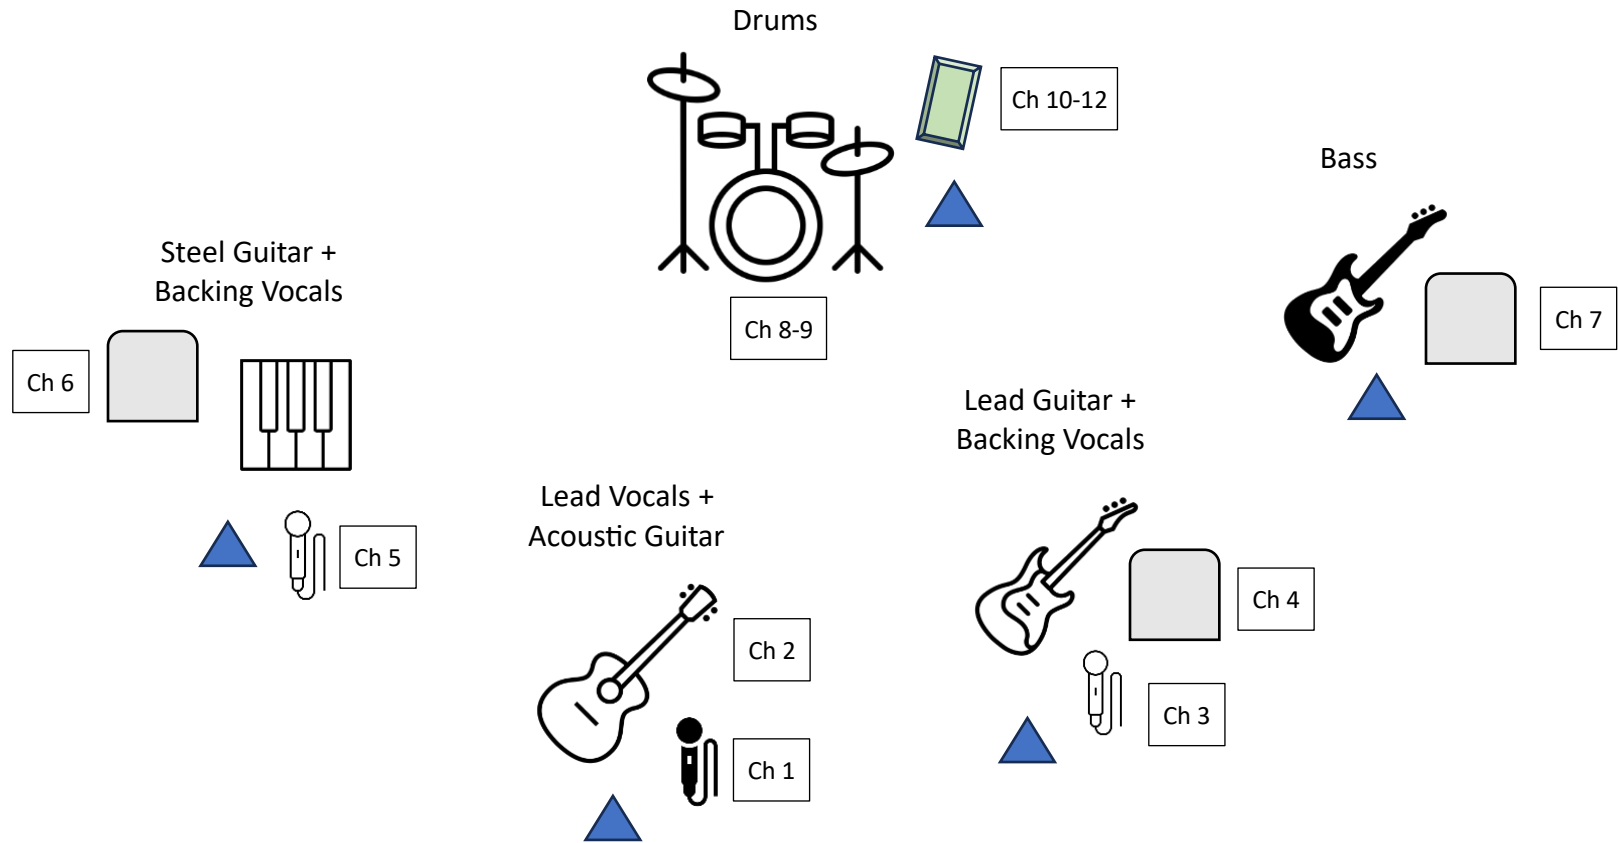

# Ty Parkin & The Old Souls

▲ = monitor

<b>Instrument</b>	<b>Requirements</b>	<b>Performer</b>
Lead Vocals Acoustic Guitar	1 x Vocal Mic 1 x Direct Input	Tyler
Lead Guitar Backing Vocals	1 x Direct Input 1 x Vocal Mic	Jeffery
Steel Guitar Backing Vocals	1 x Instrument Mic 1 x Vocal Mic	Barry
Bass Guitar	1 x XLR out from amplifier	Mark
Drums	1 x Kick Mic 1 x Snare Mic 1 x L Channel for Sample Pad 1 x R Channel for Sample Pad 1 x Click Track Channel	Andy
BACKLINE	All band members provide their own backline equipment	
SOUND ENGINEER	No	

<b>CH</b>	<b>Description</b>	<b>Mic/DI</b>
1	Lead Vocals	Mic
2	Acoustic Guitar	DI
3	Background Vocals	Mic
4	Lead Guitar	DI
5	Background Vocals	Mic
6	Steel Guitar	Mic
7	Bass Guitar	DI
8	Kick Drum	Mic
9	Snare Drum	Mic
10	Sample Pad L	DI
11	Sample Pad R	DI
12	Click Track	DI